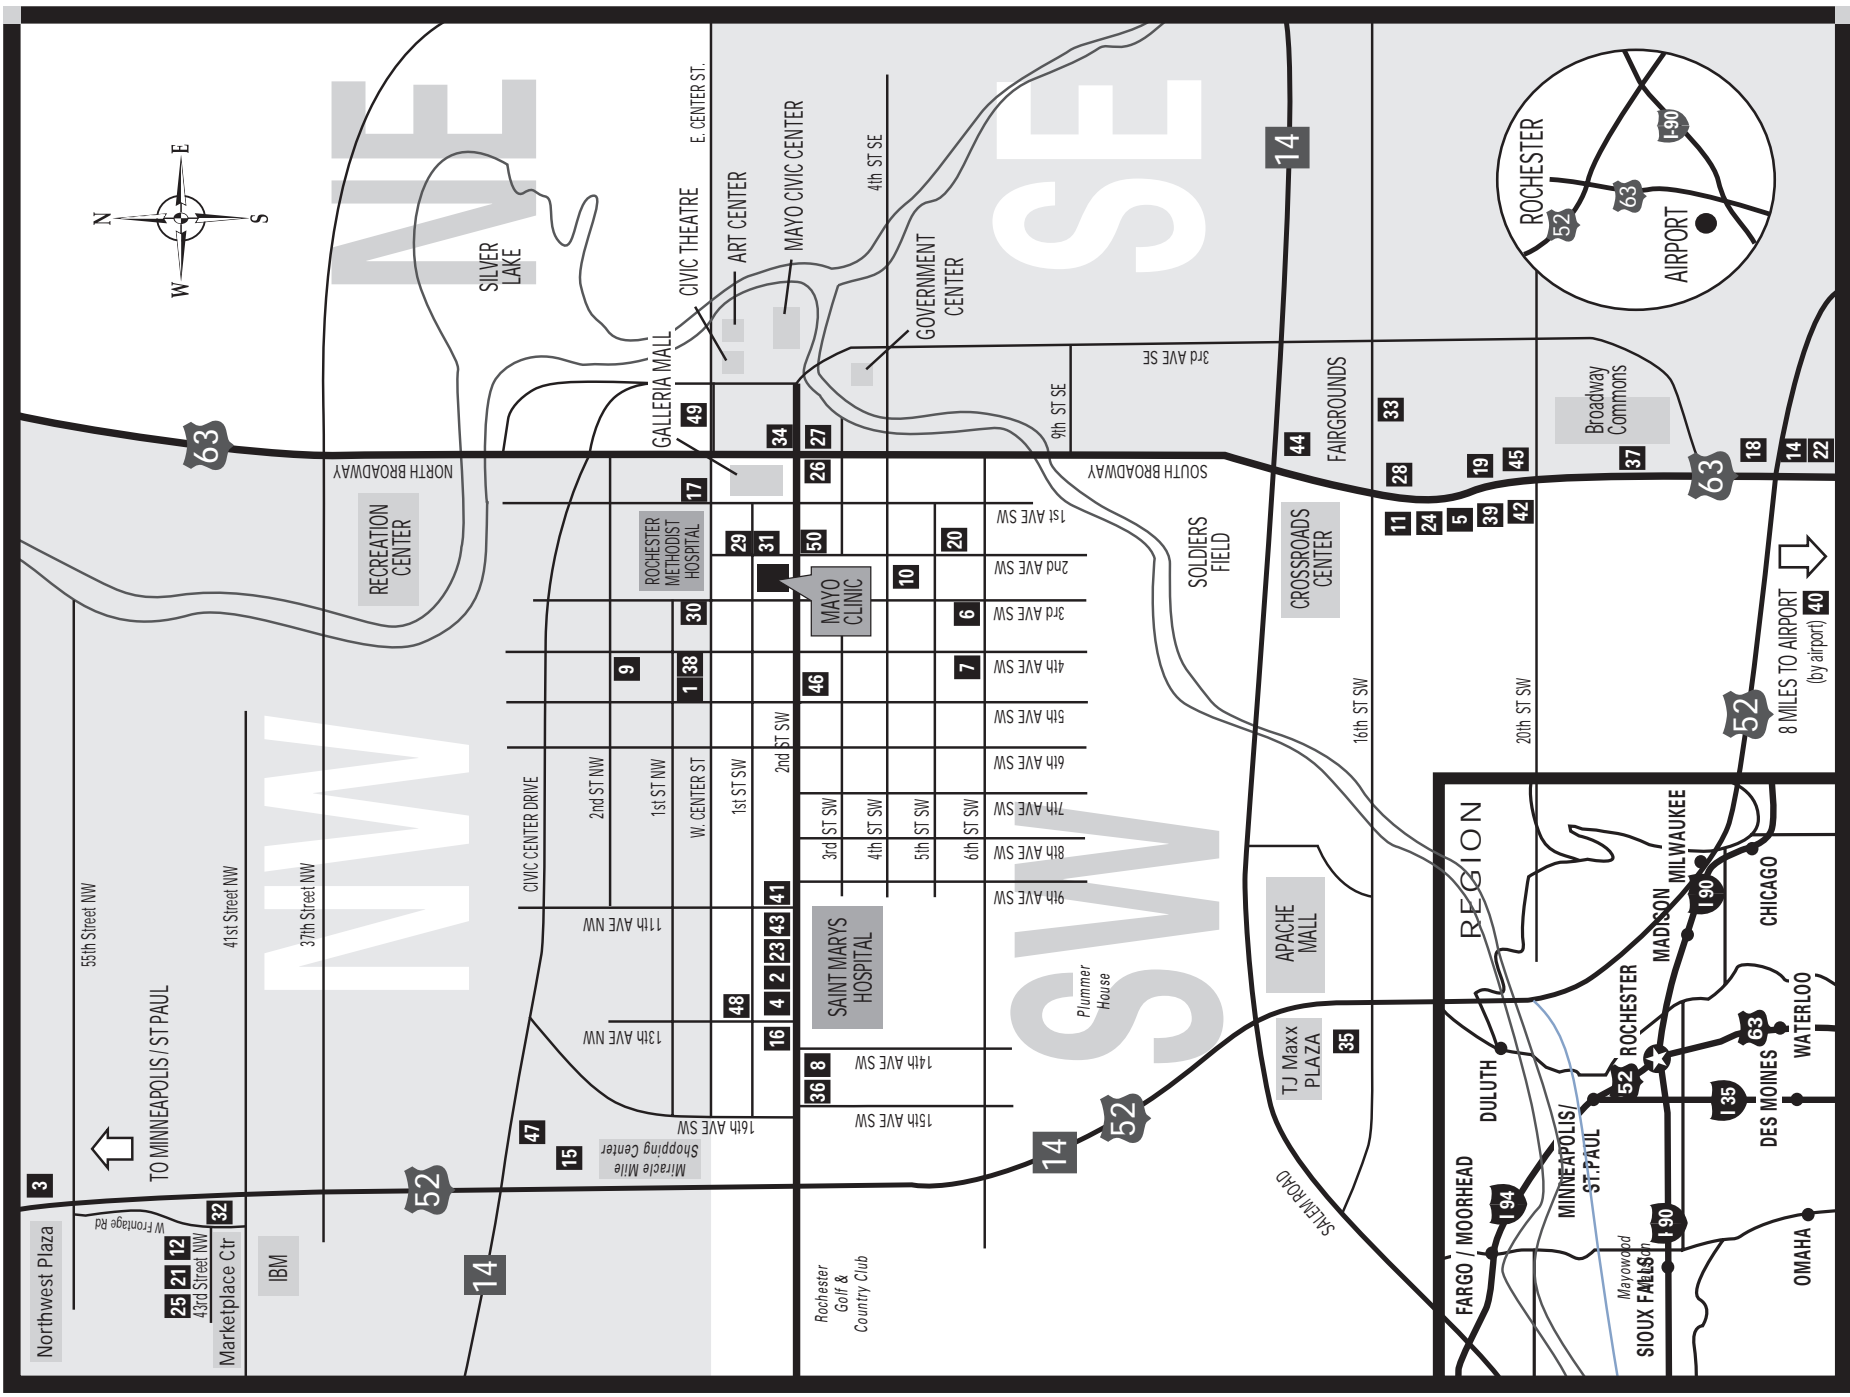

SHOPPING

- Apache Mall** - 100 stores in an enclosed mall, Hwy 14 & 52
- Galleria Mall** - 50 stores in an enclosed downtown mall
- Kahler Complex**- 60 shops & businesses, 1st Ave. SW & 1st St. SW
- TJ Maxx Plaza**- 15 stores, 1300 Salem Rd. SW
- The Miracle Mile**- 35 stores, Hwy 52 & 2nd St. SW
- Northbrook Shopping Center**- 14 stores, 1601 North Broadway
- Crossroads Center**- 21 stores, 1201 South Broadway

EXTENDED STAY DAY TRIPS

- Mall of America
- Bluff/Amish Country
- Mississippi River Towns
- Historic Mantorville

For accommodation information, please refer to the corresponding map numbers on the attached charts.